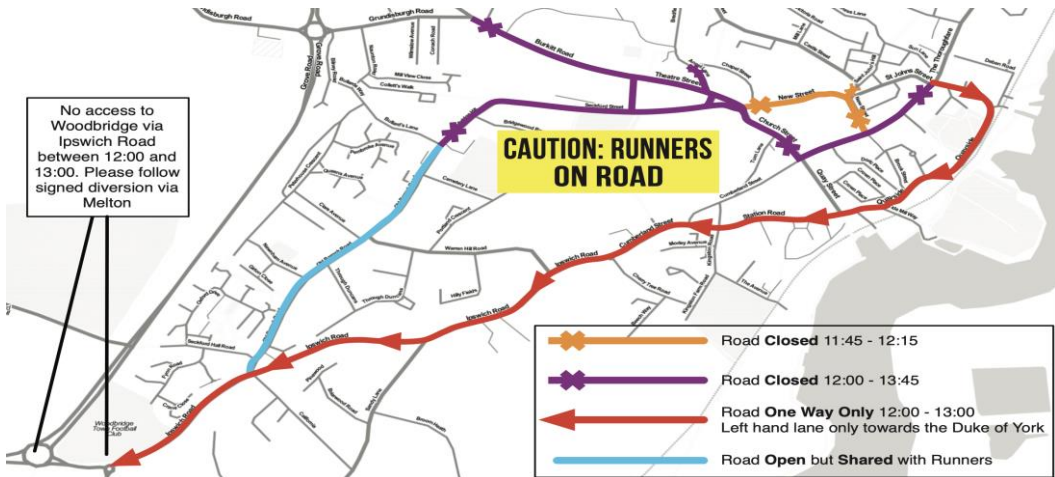

Lapwing

Dora Brown

We are supporting these charities in 2024